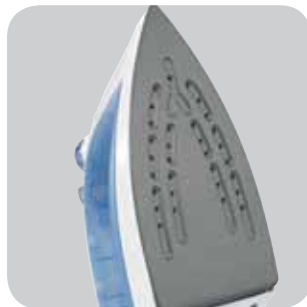

Hamilton Beach
C O M M E R C I A L

HIR200R/HIR200B Hospitality Irons

**15
Minute
Auto
Shutoff**

Senses if hot iron is left
unattended and turns it off

HIR200B

HIR200R

- Excellent steam performance offers guests the ironing performance they need to look their best
- Adjustable steam lets guests choose the perfect steam level for every kind of fabric
- Vertical steam lets guests steam wrinkles out of hanging clothes — no ironing board needed
- Fine-mist spray lightly mists garments to release wrinkles
- Durable nonstick soleplate stands up to heavy, in-room use for years of excellent ironing performance

Releases wrinkles with the push of a button

Fine-Mist Spray

Lightly mists garments to release tough wrinkles

Extra-Long 12 Ft. Swivel Cord

Reaches around furniture for added convenience

Vertical Steam

Iron can be held upright to steam wrinkles out of hanging clothes — no ironing board needed

Nonstick Soleplate

Offers guests a smooth glide over fabrics

Good Thinking®

Fine-mist spray lightly mists garments to release tough wrinkles

Nonstick soleplate offers guests a smooth glide over fabrics

Specifications: